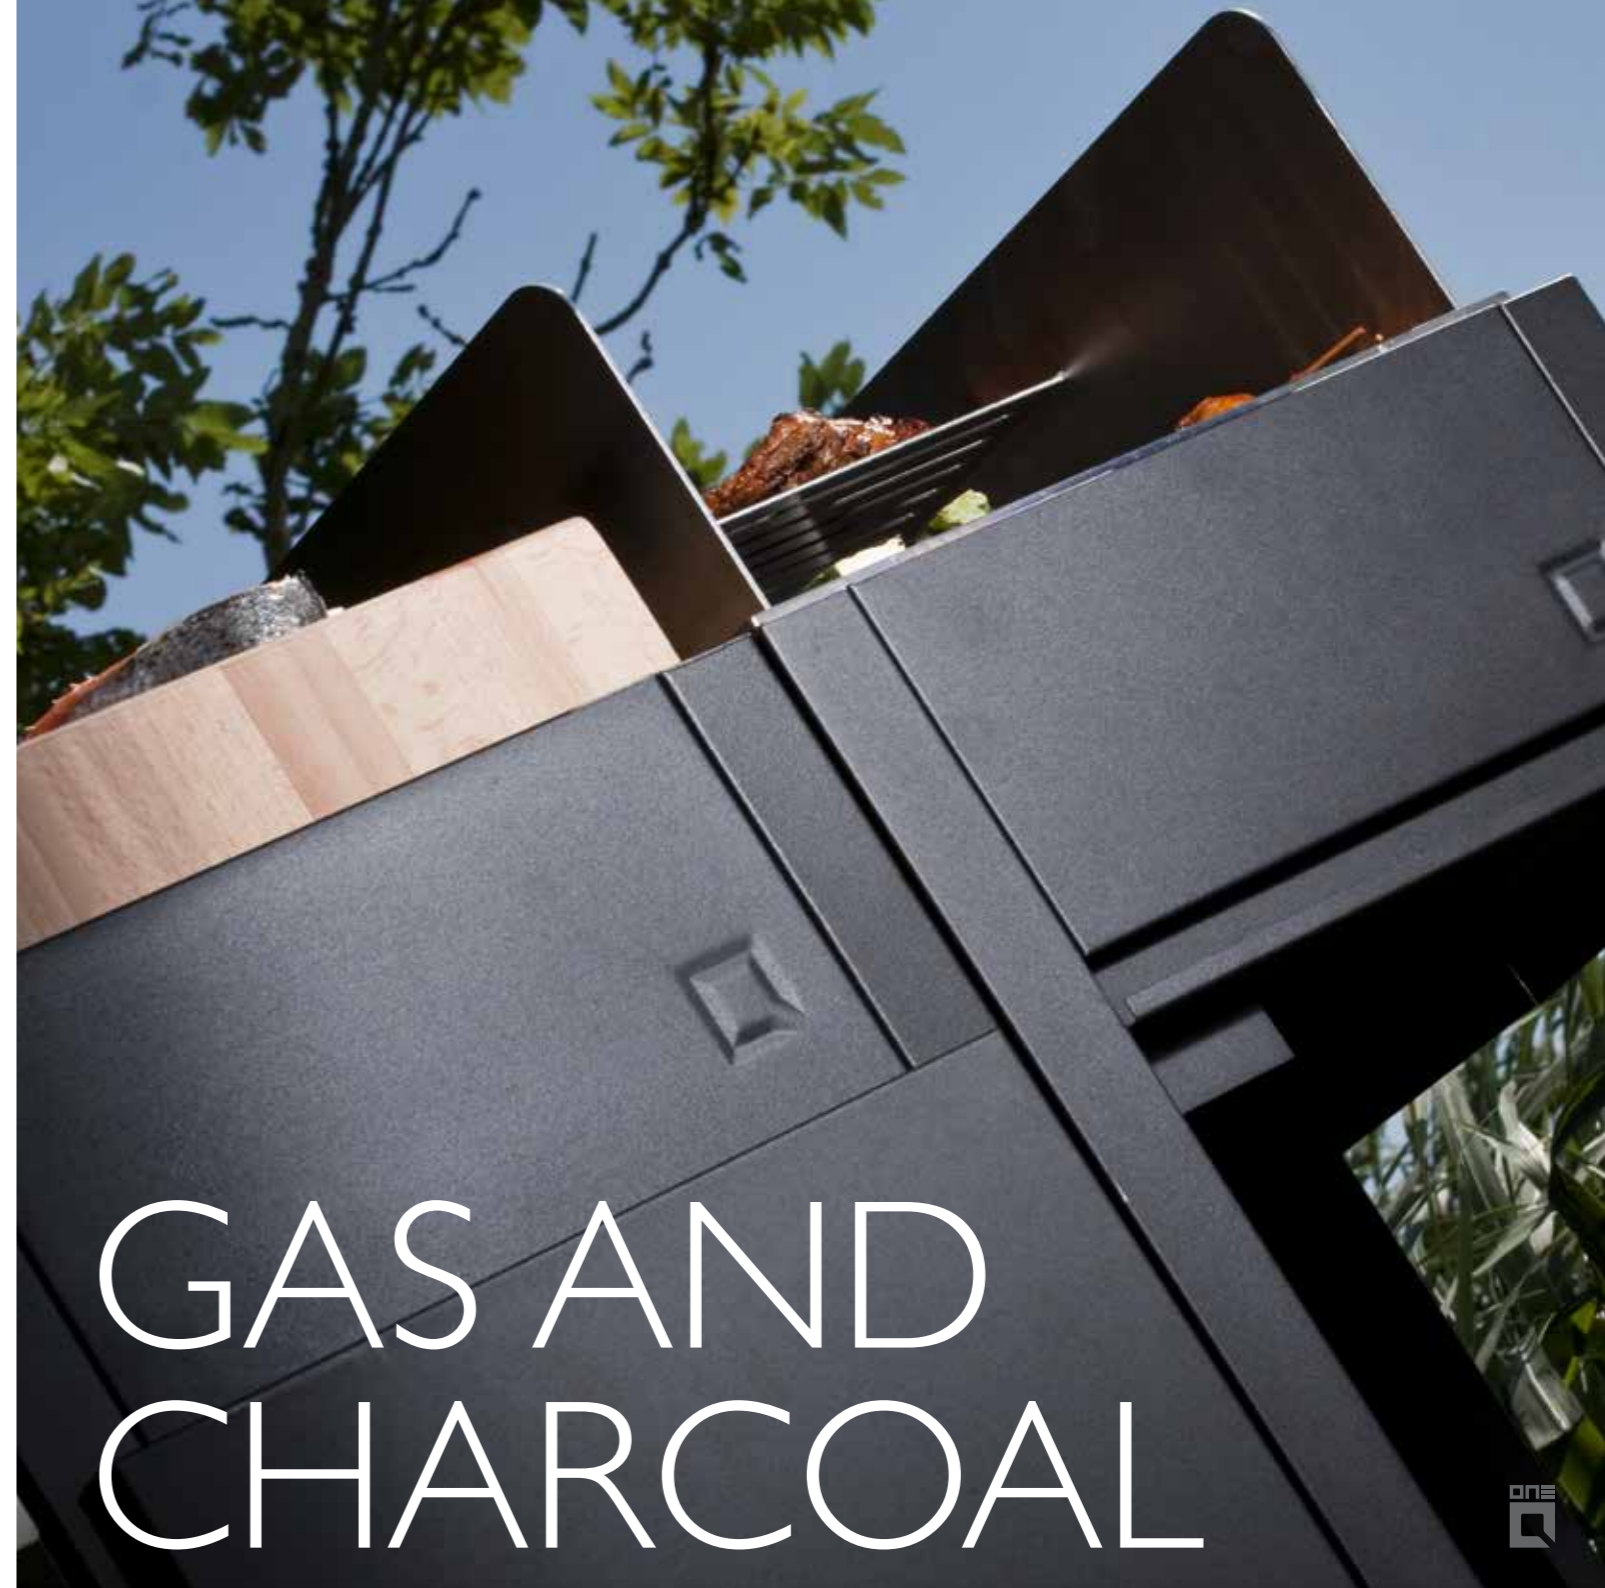

GAS AND CHARCOAL