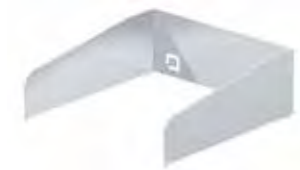

# PRODUCTS

HIDE BLACK

HIDE INOX

FRONT BLACK

FRONT INOX

CLOSE

SHIELD

COVER