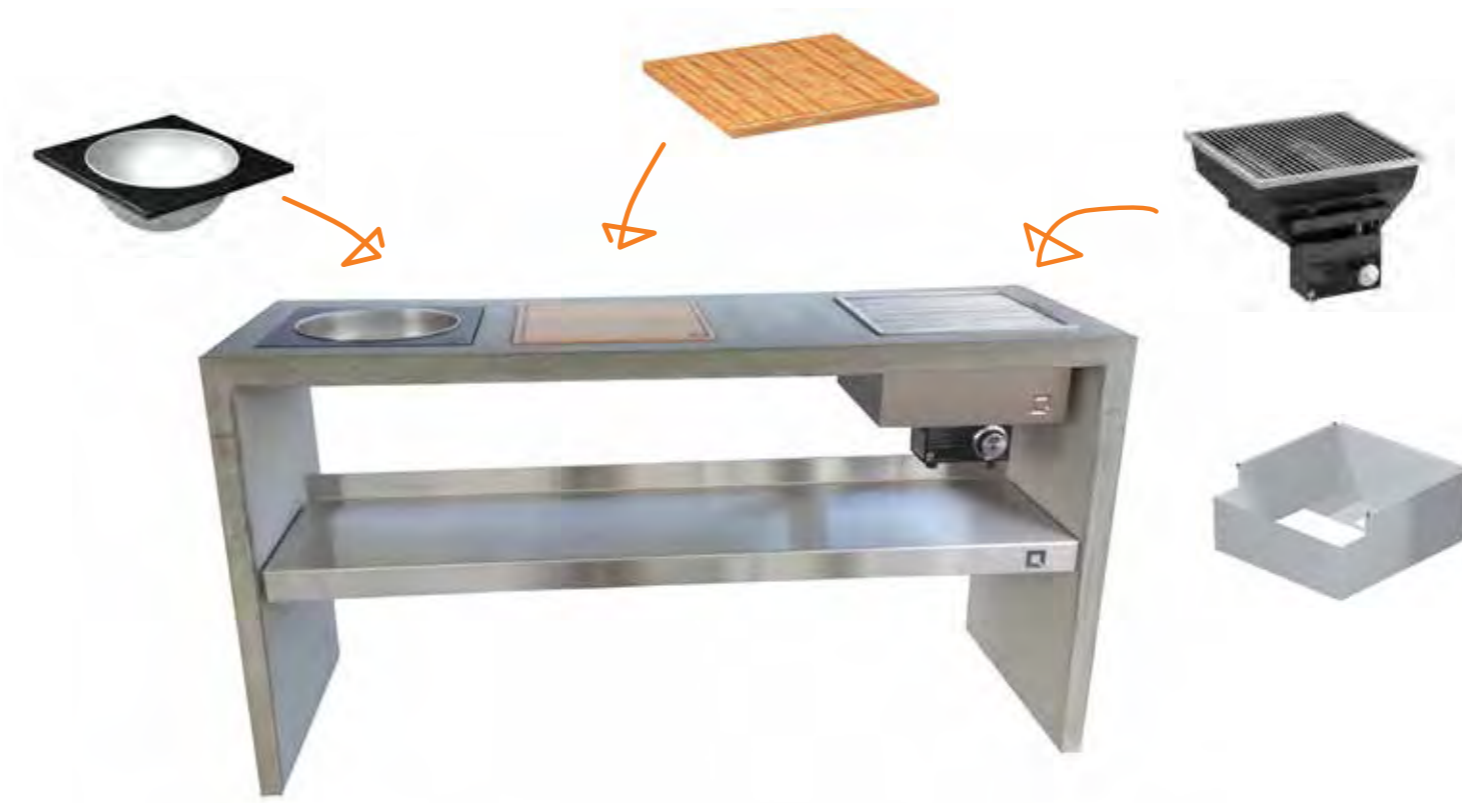

### ONEQ GLOW

- 6MM INOX GRILL TOP
- NO ASSEMBLY
- NO COLD SPOTS

# BUILT IN

THE ONEQ  
LIFT IS IDEAL  
TO ADJUST  
HOT AND  
DIRTY  
GRILLTOPS  
AND  
HOTPLATES

BRUSHED STAINLESS STEEL IN 304 QUALITY  
AVAILABLE ON ALL LEGS AND ALL ACCESSORIES

BLACK POWDERCOAT AVAILABLE ON ALL LEGS  
AND VARIOUS ACCESSORIES

SOPHISTICATED BLACK  
OR PROFESSIONAL INOX

- SLOW COOKING
- CHARCOAL BURNER
- GRILLING
- FOOD PREPARATION
- BUILT IN

THE ONEQ DOME  
HOLDS ANY SMALL  
KAMADO GRILL  
IDEAL FOR SLOW  
COOKING AND  
ROASTING