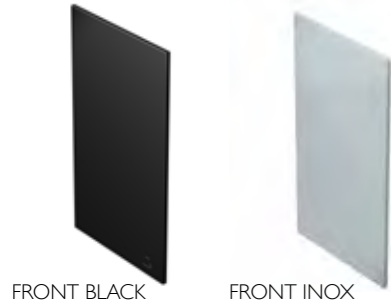

PLATE

# PRODUCTS

HIDE BLACK

HIDE INOX

FRONT BLACK

FRONT INOX

CLOSE

SHIELD

COVER